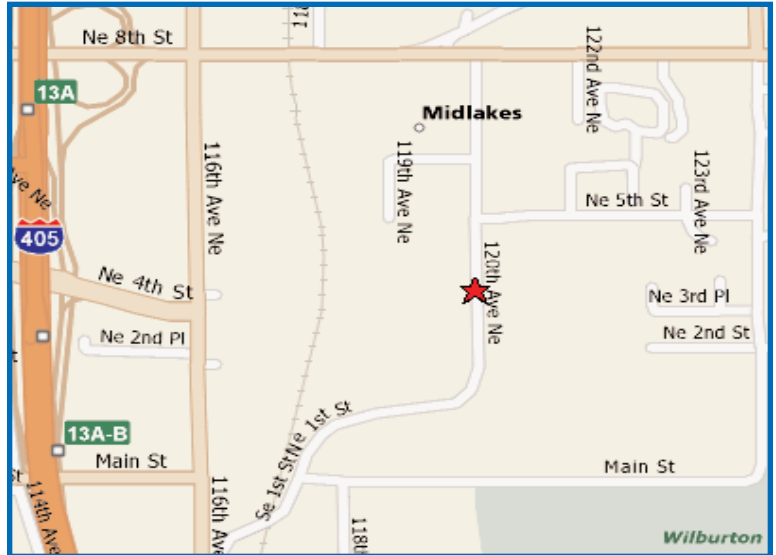

DRIVING DIRECTIONS

To ICF-Equipment from the Seattle-Tacoma Airport - 17 miles

- Merge onto WA-518 E
- Take I-405 N toward Renton / Bellevue
- Take the SE 8th St. exit- EXIT 12- toward 116th Ave. NE
- Take the ramp toward 116th Ave. NE
- Turn left onto 116th Ave. SE
- Turn right onto SE 1st St.
- SE 1st St. becomes 120th Ave. NE
- End at 330 120th Ave NE